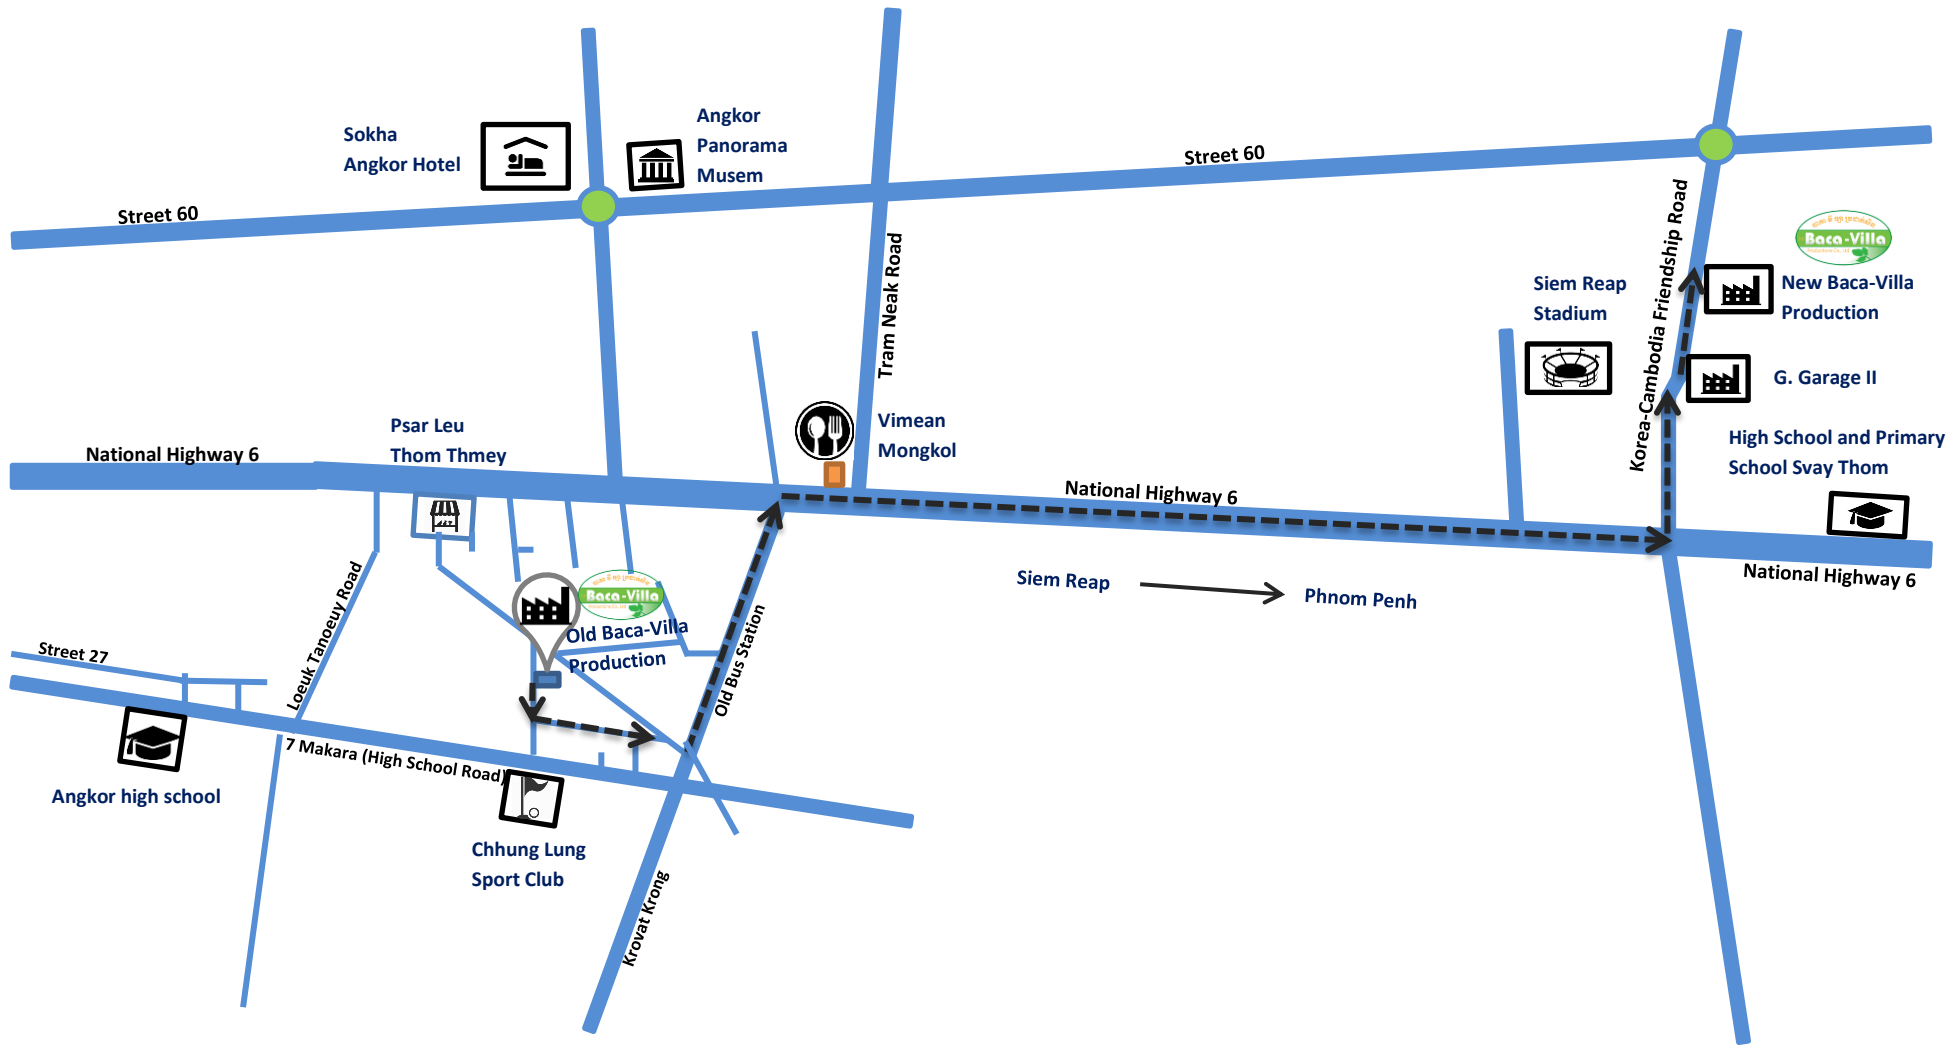

Route map from the Old Baca-Villa Production to the New Baca-Villa Production (Approximately 6.7 Km)

Old Baca-Villa Production: (GPS) 13.350546, 103.875519

With Satellite View:

https://www.google.com.kh/maps/@13.3508748,103.8749999,3a,75y,113.88h,93t/data=!3m6!1e1!3m4!1skwnL8ODpcaqqu77NefU_CA!2e0!7i13312!8i6656

New Baca-Villa Production: (GPS) 13.368148, 103.919770

With Satellite View:

<https://www.google.com.kh/maps/@13.3682374,103.9194583,3a,75y,106.97h,95.08t/data=!3m6!1e1!3m4!1sZ3YTV8dEokPzoONoZgmeHw!2e0!7i13312!8i6656>